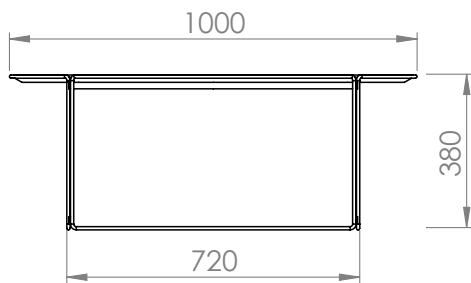

jam

AG Table - Large

Production

Design: Adam Goodrum (NSW)

Manufacture: Rolf Barfoed (ACT), Multislide Industries (SA)

Category

Furniture

Environment

Indoor

Dimensions

ø 1000 x H 380 mm

Frame Finish

Black

Yellow

Burgundy

Top Finish

Oak Veneer

Walnut Veneer

Black Porcelain

White Porcelain

Yellow Laminate

Burgundy Laminate

Material

Frame: Mild steel, powder coat finish

Top: Timber veneer, laminate or Porcelain

Made to Order

Option to customise powder coat finish.

Warranty

3 years structural

Cleaning & Care

Refer to the jam care + maintenance guide for cleaning instructions.