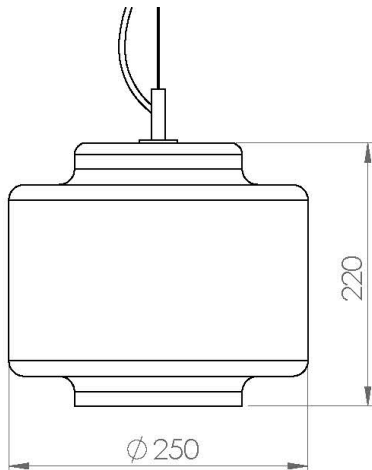

jam

Haze Pendant Light

Production

Design: Llewelyn Ash (SA)
Manufacture: JamFactory (SA)

Category

Lighting

Environment

Indoor

Dimensions

ø 250 x H 220 mm
2m cable

*Due to the handmade production methods, sizes and forms may vary slightly from the image.

Finish

Clear

Aubergine

Lamp

E27 lamp holder
LED globe included
Temperature: 2700k Warm White
Lumens: 820lm

Material

Ceiling Fixture: Mild steel, powder coat finish,
Interpon Black Ink
Shade: Free blown glass

Made to Order

Option to customise glass colour.

Warranty

3 years structural

Cleaning & Care

Refer to the jam care + maintenance guide for cleaning instructions.